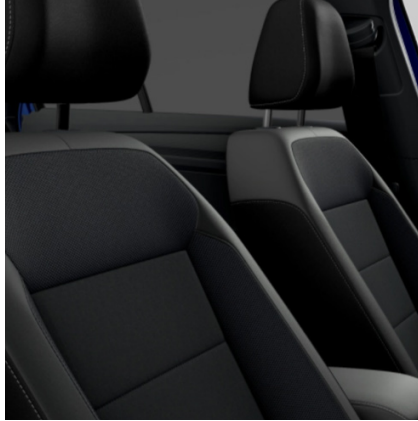

5Z5Z
5ZA1
5Z0Q

Lapiz Blue Metallic
Black Roof

L9L9
L9A1

Please note, the print processes do not allow exact reproduction of the paint colours.

Upholstery

"Pewter Matte" cloth
Titan Black/Ceramique (FJ)
Standard on Life